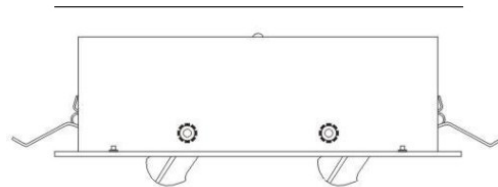

387mm 15 1/4"

387mm 15 1/4"